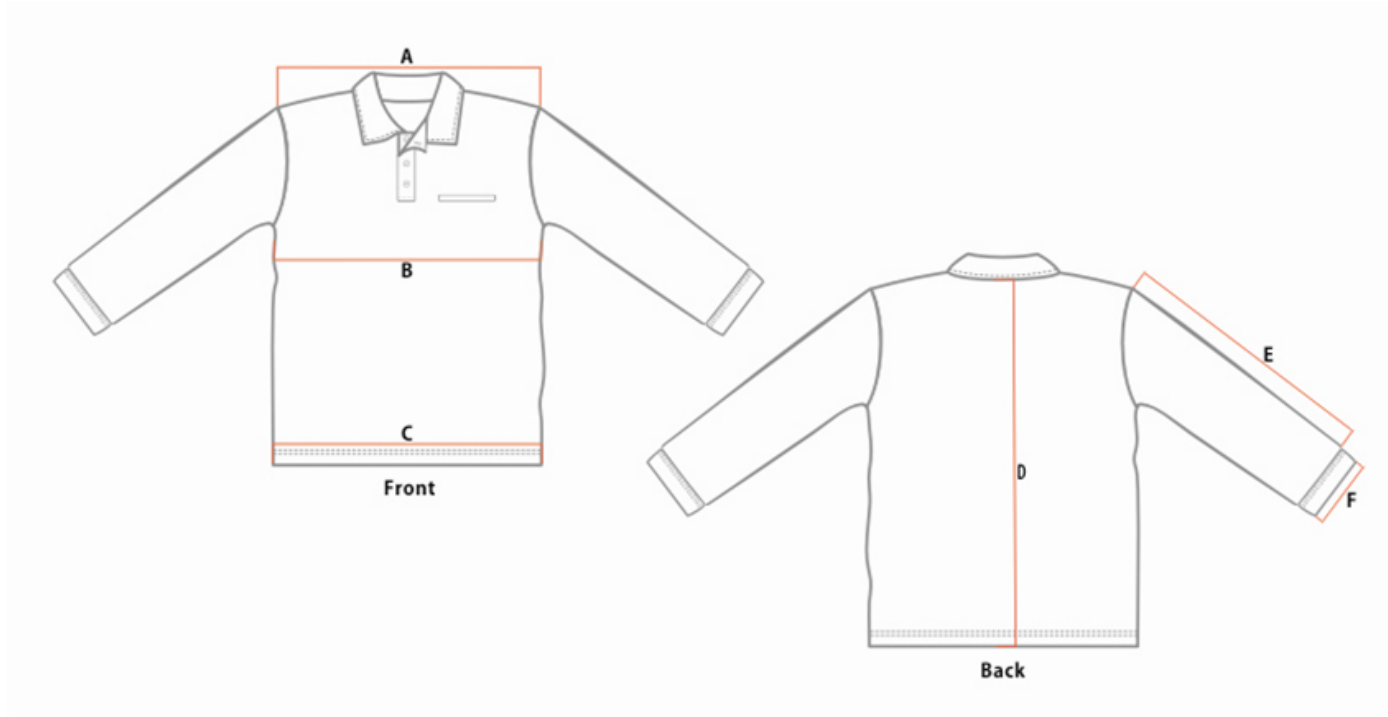

GARMENT SPECIFICATION

Pattern 055 - POLO SHIRT LONG SLEEVE SET MENS ADULT

Wednesday, 11 September 2013

Measurements in cms

Tolerance +/- 1.0 cms

	XS	S	M	L	XL	2XL	3XL	4XL	5XL
A. SHOULDER	42	46	48	51	54	56	59	61	64
B. HALF CHEST	53	56	59	61	64	67	69	71	74
C. HALF HEM	53	56	59	61	64	67	69	71	74
D. CENTRE BACK	71	72	73	75	78	82	86	89	92
E. SLEEVE LENGTH	53	54	56	57	59	60	62	62	62
F. SLEEVE OPENING HALF	9	10	10	11	11	11	11	12	12