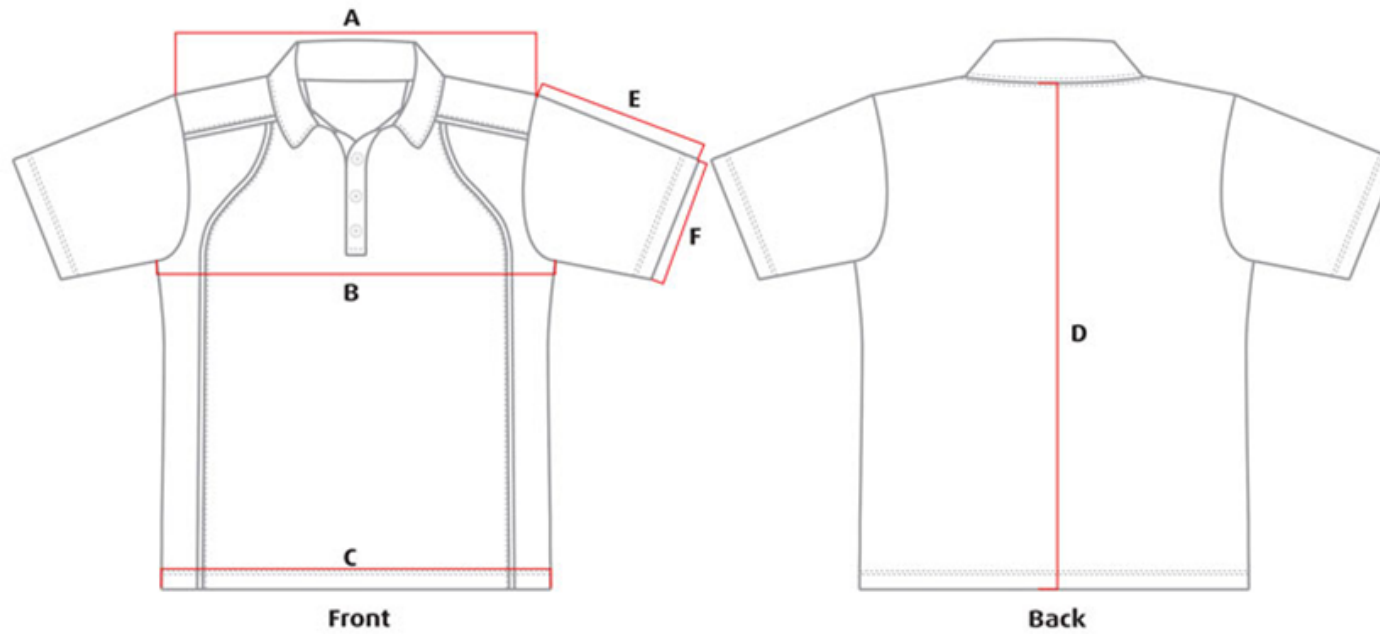

# GARMENT SPECIFICATION

Pattern 1405 - ELITE POLO SHIRT MENS ADULT SHORT SLEEVE SET IN

Monday, 4 November 2013

Measurements in cms

Tolerance +/- 1.0 cms

	XS	S	M	L	XL	2XL	3XL	4XL	5XL
A. SHOULDER	48	50	52	54	56	58	60	62	64
B. HALF CHEST	51	53	56	58	61	65	69	73	77
C. HALF HEM	50	52	55	57	60	64	68	72	76
D. CENTRE BACK	68	70	73	75	78	82	86	89	93
E. SLEEVE LENGTH	22	23	24	25	26	27	29	30	31
F. SLEEVE OPENING HALF	18	18	18	19	20	20	20	21	22