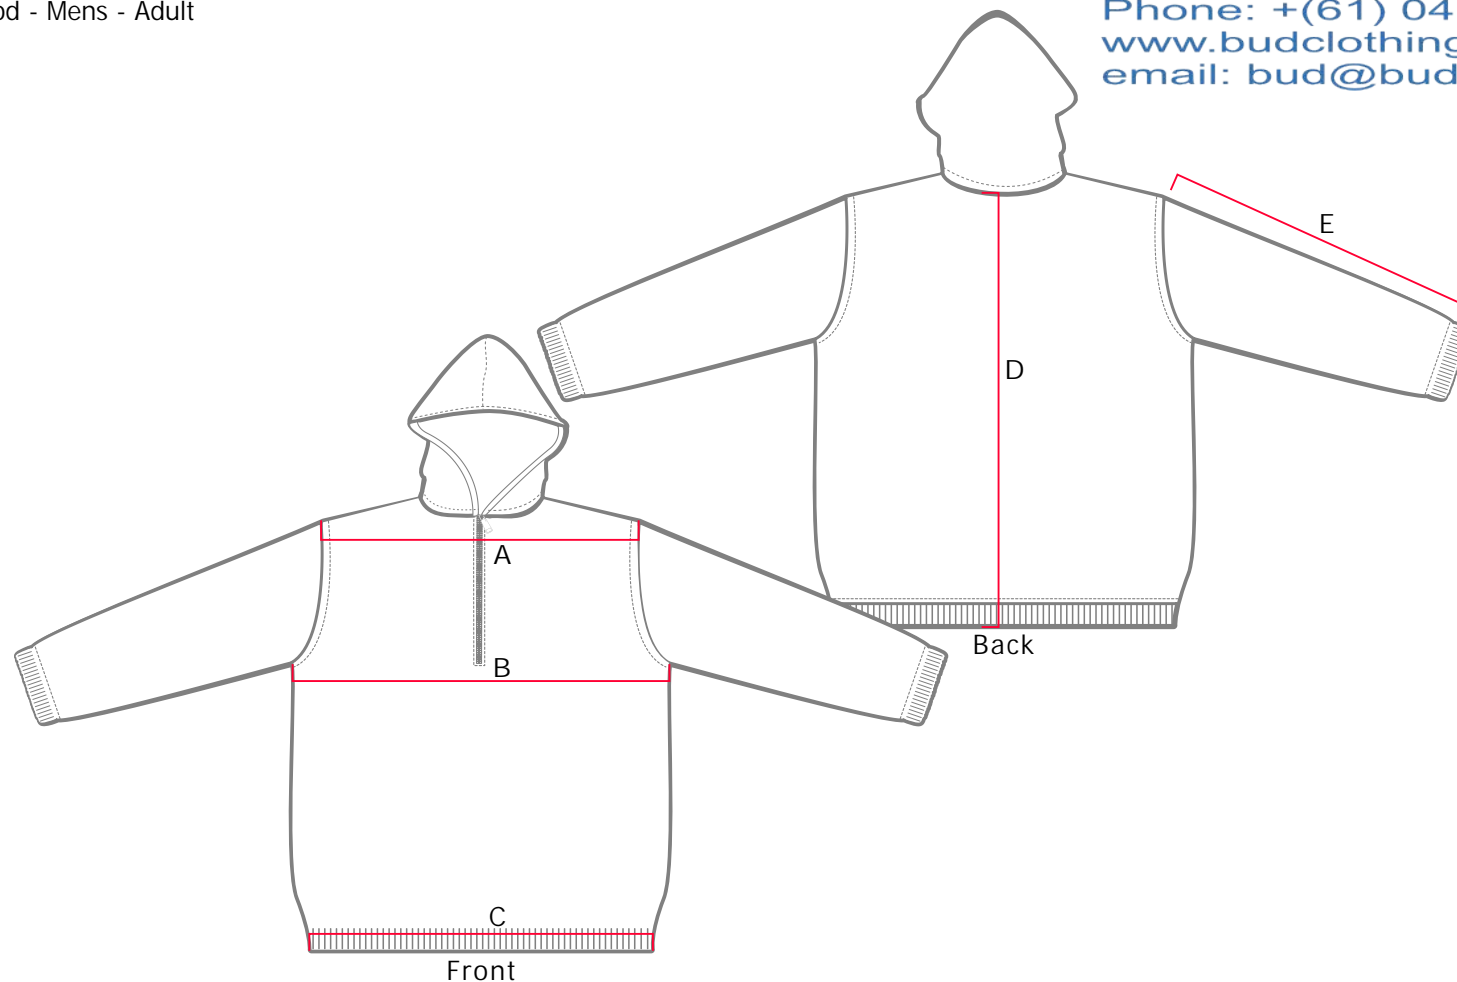

GARMENT SPECIFICATION

512 - Windcheater + Hood - Mens - Adult

Measurement in cm

SIZES									
	XS	S	M	L	XL	2XL	3XL	4XL	5XL
A . Shoulder	45	49	51	54	57	59	62	64	67
B . 1/2 Chest	54	57	60	62	65	67	70	72	75
C . 1/2 Hem	46	49	52	54	57	59	62	64	67
D . Centre back	67	69	71	73	75	77	79	81	83
E. Slv Length	59	60	61	62	62	63	63	64	64

Tolerance +/- 1.0 cm